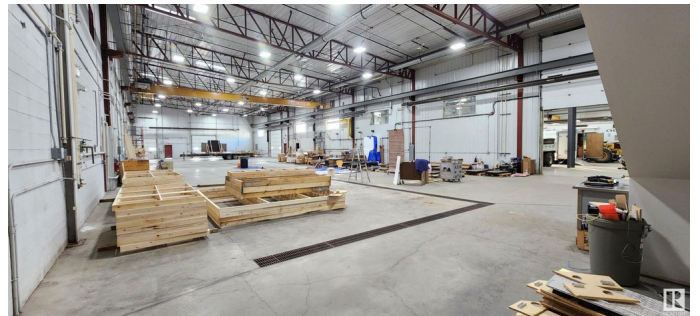

$0 - 24521 Twp Rd 510, Nisku

MLS® #E4417378

$0

0 Bedroom, 0.00 Bathroom,
Industrial on 0.00 Acres

None, Nisku, AB

LEASE OPPORTUNITY! 56,546 sq. ft warehouse and office on 3.65 acres. Large open span warehouse equipped with 5 - ton crane. Multiple offices and reception area. Large graveled fenced yard with option of additional land available. Lots of parking. Office and warehouse are demisable.

Built in 2007

Essential Information

MLS® #	E4417378
Bathrooms	0.00
Acres	0.00
Year Built	2007
Type	Industrial
Status	Active

Community Information

Address	24521 Twp Rd 510
Area	Nisku
Subdivision	None
City	Nisku
County	ALBERTA
Province	AB
Postal Code	T6X 4N6

Exterior

Exterior	See Remarks