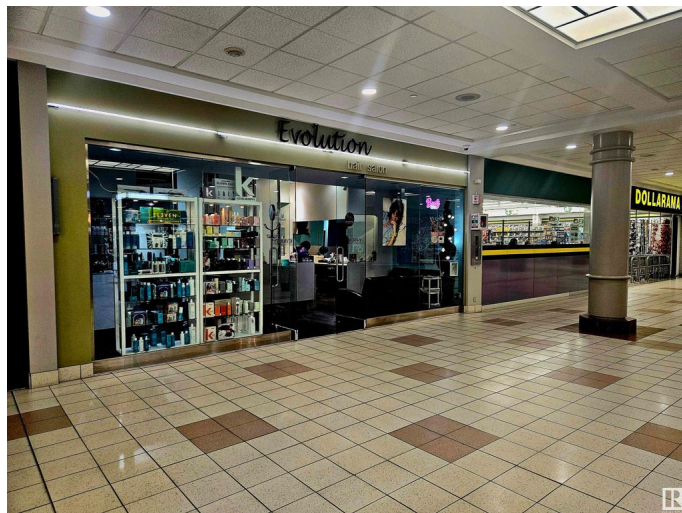

$135,000 - 8230 83 Ave Avenue, Edmonton

MLS® #E4418600

$135,000

0 Bedroom, 0.00 Bathroom,
Business on 0.00 Acres

Bonnie Doon, Edmonton, AB

Unique Opportunity: Turnkey Hair Salon for Sale Take the reins of a fully operational hair salon in a prime central location, thriving for over 30 years with a loyal clientele. This beautifully designed salon boasts high foot and car traffic, surrounded by established businesses and ample free parking. Key Features: Turnkey Operation: Proven success with 4,000 annual appointments and strong walk-in traffic. Stylish Space: 10 styling chairs, 3 dryers, 6 wash stations, and a dedicated aesthetics room. Skilled Staff: Trained professionals eager to stay on for a smooth transition. Retail Potential: Well-known brand products account for 30% of sales. Supportive Landlords: Flexible arrangements for the new owner. Included in the sale are all furniture, fixtures, inventory, and a new POS system. The current owner is committed to comprehensive training. Thereâ€™s also potential for shared ownership. Donâ€™t miss this chance to excel in the beauty industry!

Built in 1958

Essential Information

MLS® #	E4418600
Price	$135,000
Bathrooms	0.00
Acres	0.00