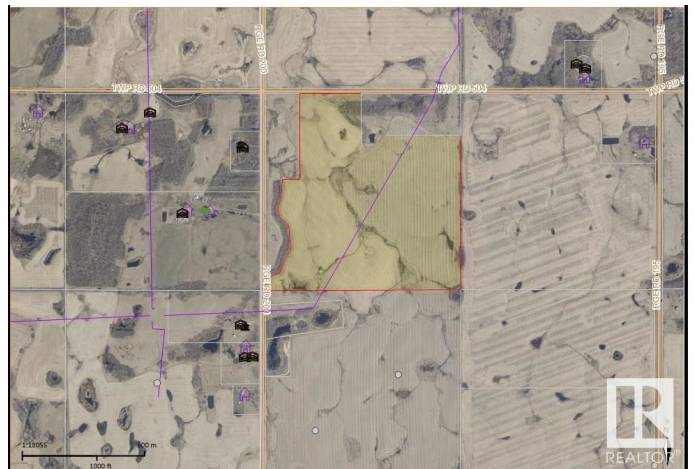

# \$950,000 - Twp Rd 504 & Rr 200, Rural Beaver County

MLS® #E4425065

**\$950,000**

0 Bedroom, 0.00 Bathroom,  
Rural on 121.58 Acres

None, Rural Beaver County, AB

121 acres of very good producing land in Beaver county! Slightly rolling land with good drainage. Ready for 2025 spring seeding. Adjoining 146 acres (SW-19-50-19-w4) also for sale.

## Community Information

Address	Twp Rd 504 & Rr 200
Area	Rural Beaver County
Subdivision	None
City	Rural Beaver County
County	ALBERTA
Province	AB
Postal Code	T0B 4J3

## Exterior

Exterior Features Rolling Land, See Remarks