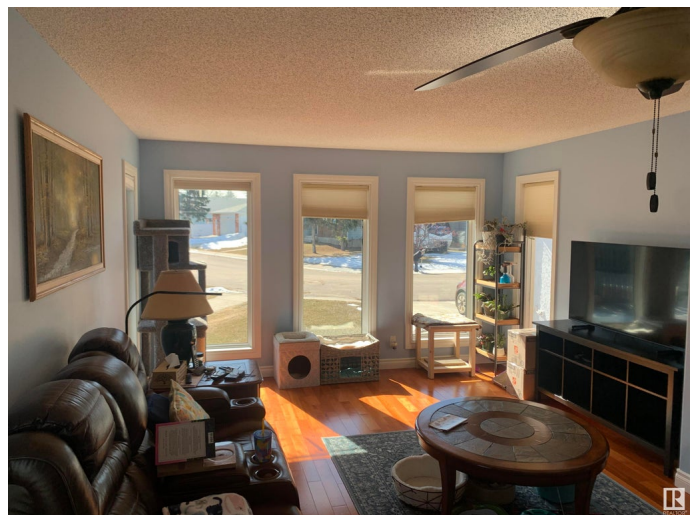

$625,000 - 18404 85 Avenue, Edmonton

MLS® #E4427585

$625,000

5 Bedroom, 3.00 Bathroom, 1,760 sqft
Single Family on 0.00 Acres

Aldergrove, Edmonton, AB

Looking for a large bungalow on a giant sized pie lot close to West Edmonton Mall? Check out this 1760 sq ft beauty with lots of upgrades. Featuring 2 full kitchens with all appliances included, all 3 bathrooms have been redone, gas fireplace in family room, rubber shingles, large 2 tier deck and a rare find 24 x 24 attached garage with an 8 x 16 door. Don't miss out

Built in 1989

Essential Information

MLS® #	E4427585
Price	$625,000
Bedrooms	5
Bathrooms	3.00
Full Baths	3
Square Footage	1,760
Acres	0.00
Year Built	1989
Type	Single Family
Sub-Type	Detached Single Family
Style	Bungalow
Status	Active

Community Information

Address	18404 85 Avenue
Area	Edmonton